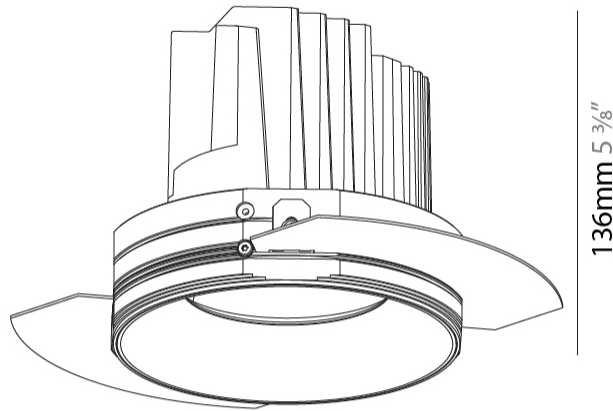

ELECTRICAL

Lamp Type: LED (Zhaga Standard)
Input Wattage (W): 13.2 / 16.5
Total Output Wattage (W): 12.1 / 14.7
Dimming: Tri-Mode (Non-Dimming and Phase Dimming (120Vac only) and 0-10V Dimming)
Driver Included: No
Driver Location: Recessed Housing
Driver Type: Constant Current - Universal
Driver Class: Class 2
Housing: See components
Input Voltage (V): 120 - 277
Constant Current (MA): 350

LED

Number of LEDs: 1
Color Temperature (°K): 2700 / 3000 / 3500 / 4000
Max. Delivered Lumen (lm): 870 / 970 / 1038 / 1060
Nominal Lumen (lm): 960 / 1070 / 1156 / 1180
CRI: >90 CRI
Efficiency (%): 90.5
Lamp Life (hrs): 50000
Upon Request: RGB-W Tunable White Special Color Temperature Special LED

OPTICAL

Reflector°: 10
Adjustability: Rotational 355°; Tilt 10°
Upon Request: Special Beam Angles

RATINGS AND CERTIFICATIONS

Zaneen Group Inc. © 2024, T 1800-388-3382, F 416-247-9319, www.zaneen.com
Certified By: Certified for North American Standards
Available for International specifications by adding "INT" at the end of the existing Model #. For assistance on 'custom' specifications, contact zteam@zaneen.com.
IP Rating: IP20
If a conflict occurs to supply the best product, we reserve the right to change specifications or materials without notice. The most recent specification sheets are found at zaneen.com